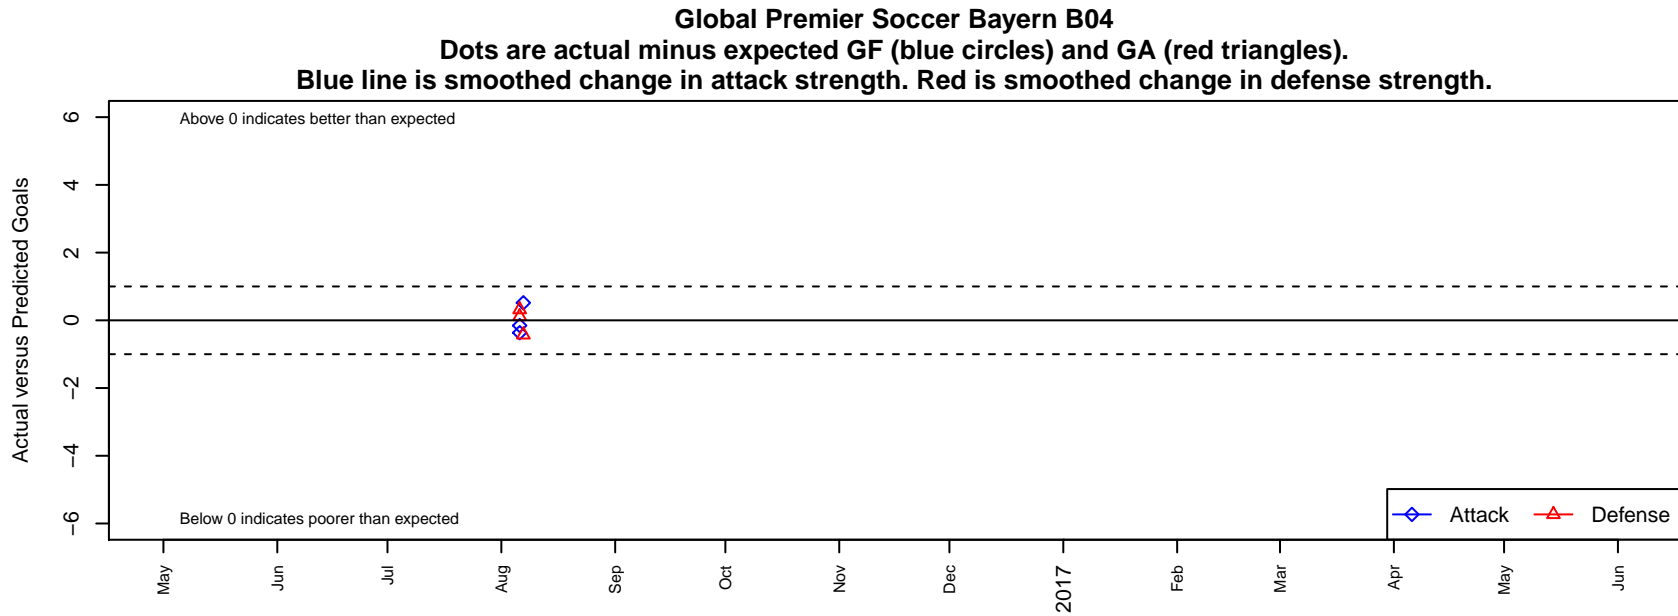

Global Premier Soccer Bayern B04

, MA
B04 total strength=1357
attack=17.38 defense=2.73

alt names used: GLOBAL PREMIER SOCCER GPS FC BAYER
Venues played: 2016 Surf Cup Super Black U13

date	home		away		venue	pred.home	pred.away
2016-08-07	Rebels Elite B04	3	Global Premier Soccer Bayern B04	3	2016 Surf Cup Super Black U13	2.57	2.48
2016-08-06	Global Premier Soccer Bayern B04	2	Placer United B04	1	2016 Surf Cup Super Black U13	2.37	1.11
2016-08-06	Seleccion Coridica Mexico B04	5	Global Premier Soccer Bayern B04	1	2016 Surf Cup Super Black U13	5.32	1.15